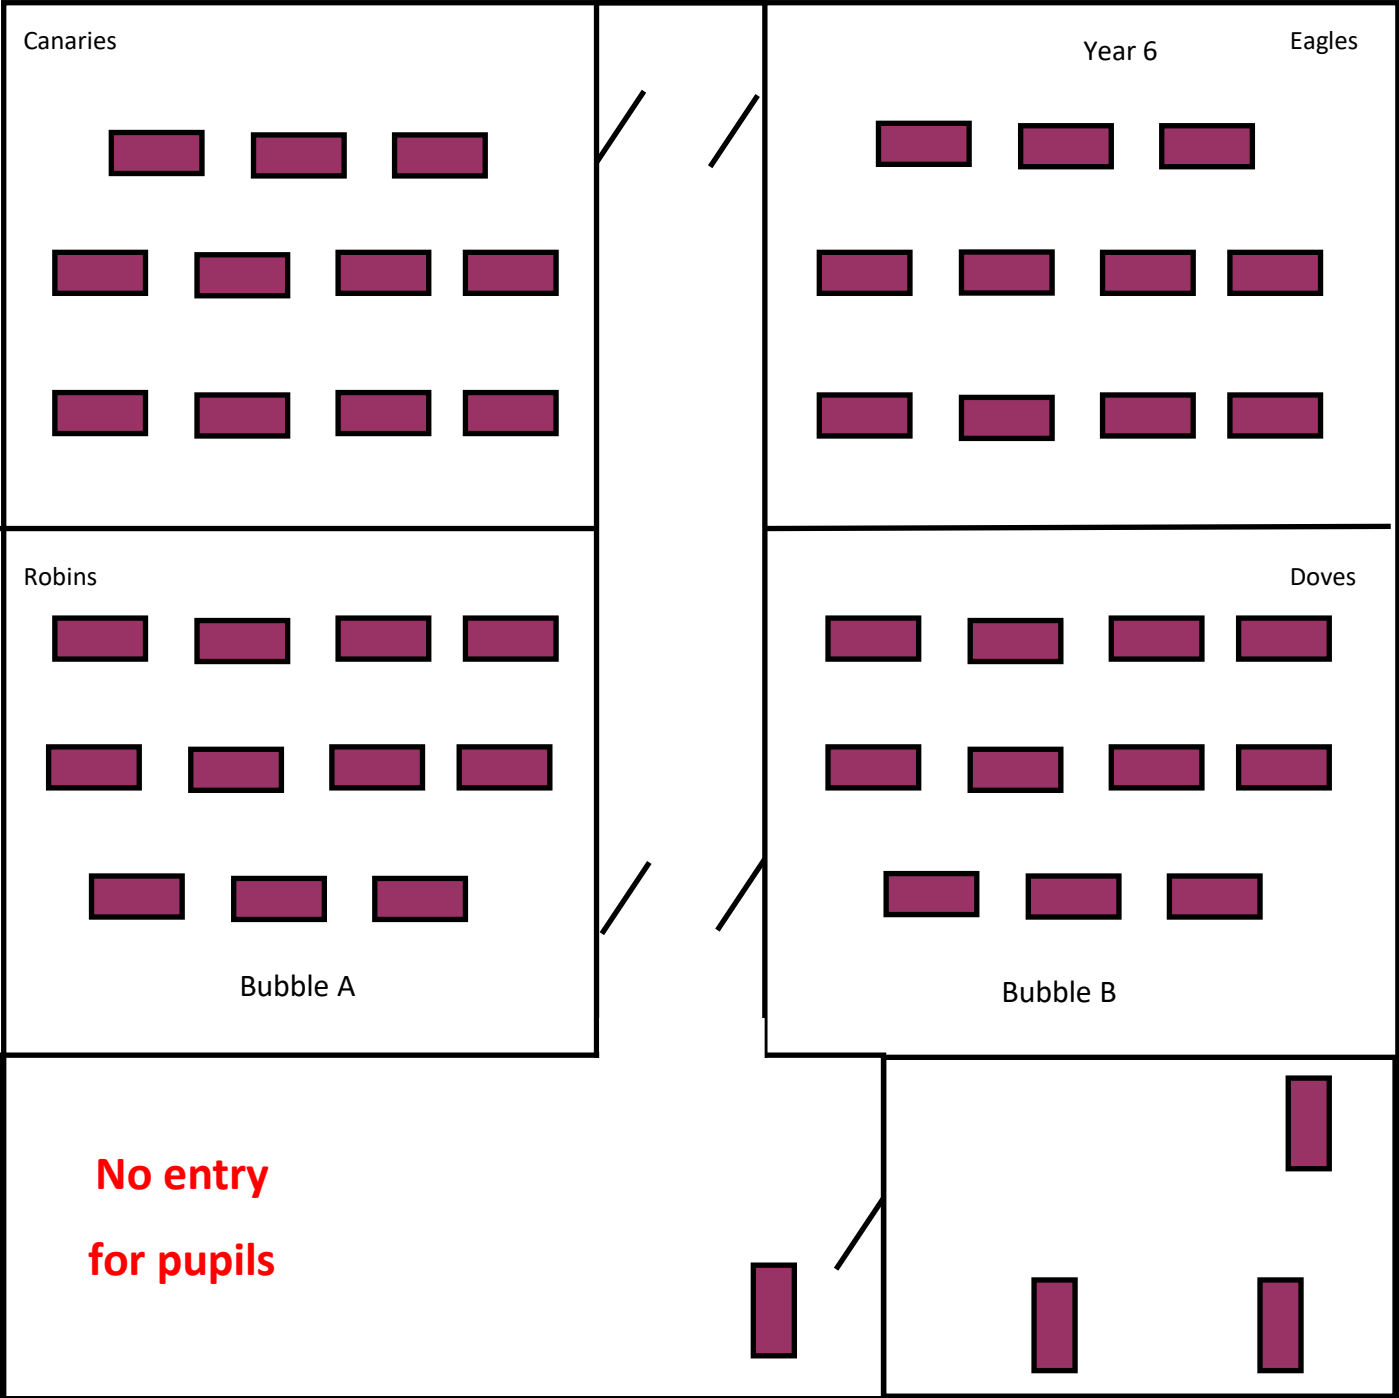

Pupil Entrance

All critical worker/
vulnerable children will
need to line up on the
upper school playground
before school opens us-
ing the markings on the
playground

Entry to the building will
be through the Year 6
Corridor fire exit NOT the
main entrance.